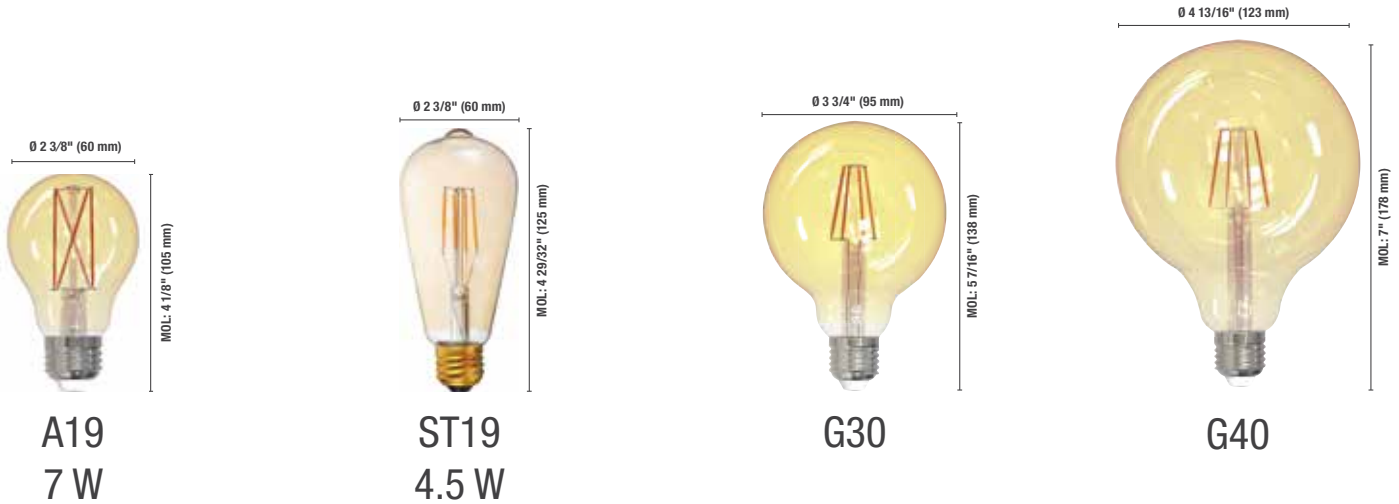

Order code	Description	Filament type	Watts (W)	Base	Volts (VAC)	Color temp. (K)	CRI	Finish	Life L70 (hrs)	Lumen output (lm)	Traditional equivalent (W)	Case qty (inner/master)
Victorian Style												
A19												
67767	A19/S3/7W/22K/A/S/FIL/STD	Spiral	7	E26	120	2 200	80	Amber	15 000	650	40	10/40
ST19												
67768	ST19/S3/4.5W/22K/A/O/FIL/STD	Oblique	4.5	E26	120	2 200	80	Amber	15 000	380	40	40
G30												
67665	G30/S3/4.5W/22K/A/O/FIL/STD	Oblique	4.5	E26	120	2 200	80	Amber	15 000	380	40	10/40
G40												
67668	G40/S3/4.5W/22K/A/O/FIL/STD	Oblique	4.5	E26	120	2 200	80	Amber	15 000	380	40	5/20

Lumen values are derived from photometric testing
For a complete list of compatible dimmers and ENERGY STAR qualified products, please visit www.standardpro.com