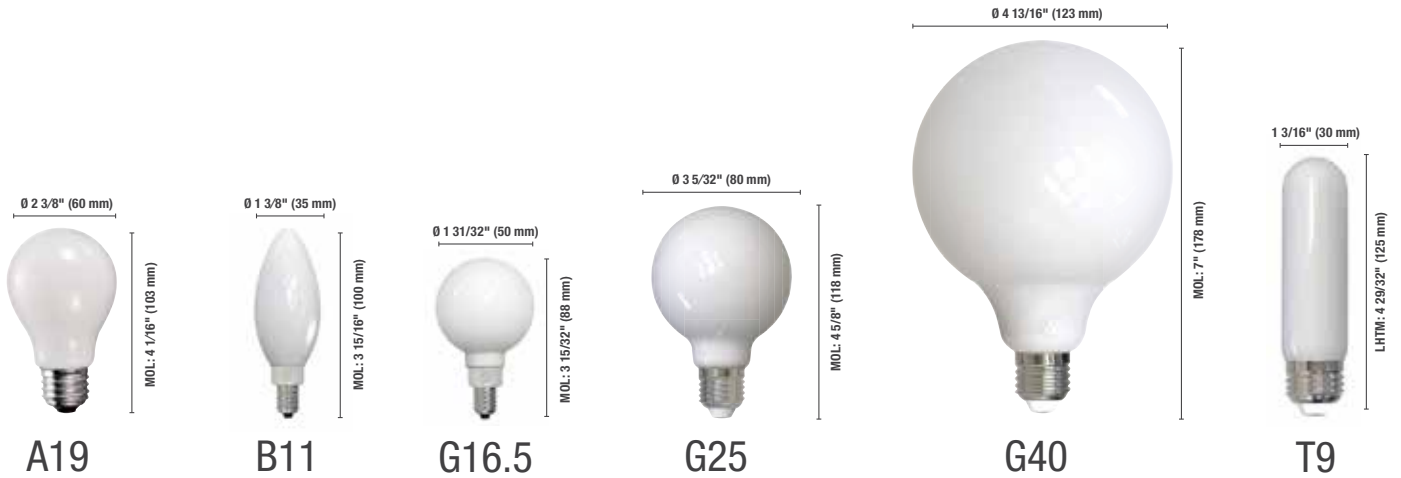

# LED Filament

The LED filament lamps distinguish themselves by their sparkling white light, blending perfectly with crystal chandeliers and modern style fixtures.

The LED filament victorian style lamps, they have an amber coating which provides a warm light that resembles the ambiance created by incandescent lamps.

This line also includes a long life lamps series, which bring style to any decor while offering an exceptional long life of 25 000 hours.

Order code	Description	Filament type	Watts (W)	Base	Volts (VAC)	Color temp. (K)	CRI	Life L70 (hrs)	Lumen output (lm)	Traditional equivalent (W)	Case qty (inner/master)
------------	-------------	---------------	-----------	------	-------------	-----------------	-----	----------------	-------------------	----------------------------	-------------------------

T14  
Long Life

T10  
Long Life

T10L  
Long Life

Order code	Description	Filament type	Watts (W)	Base	Volts (VAC)	Color temp. (K)	CRI	Finish	Life L70 (hrs)	Lumen output (lm)	Traditional equivalent (W)	Case qty (inner/master)
<b>Victorian Style</b>												
<b>B11</b>												
67758	B11/S3/3.6W/22K/A/E12/V/FIL/STD	Vertical	3.6	E12	120	2 200	80	Amber	15 000	320	40	100
<b>CA11</b>												
67761	CA11/S3/4.5W/22K/A/E12/V/FIL/STD	Vertical	4.5	E12	120	2 200	80	Amber	15 000	350	40	10/100
<b>T14</b>												
64529 <sup>2</sup>	LED/T14/6W/22K/LL/A/S/FIL/STD	Spiral	6	E26	120	2 200	95	Amber	25 000	450	40	50/100
<b>T10</b>												
64521 <sup>2</sup>	LED/T10/6W/22K/LL/A/V/FIL/STD	Vertical	6	E26	120	2 200	95	Amber	25 000	450	40	50/100
64523 <sup>2</sup>	LED/T10/6W/22K/LL/A/Z/FIL/STD	Zig-Zag	6	E26	120	2 200	95	Amber	25 000	450	40	50/100
<b>T10L</b>												
64525 <sup>2</sup>	LED/T10L/6W/22K/LL/A/Z/FIL/STD	Zig-Zag	6	E26	120	2 200	95	Amber	25 000	450	40	50/100