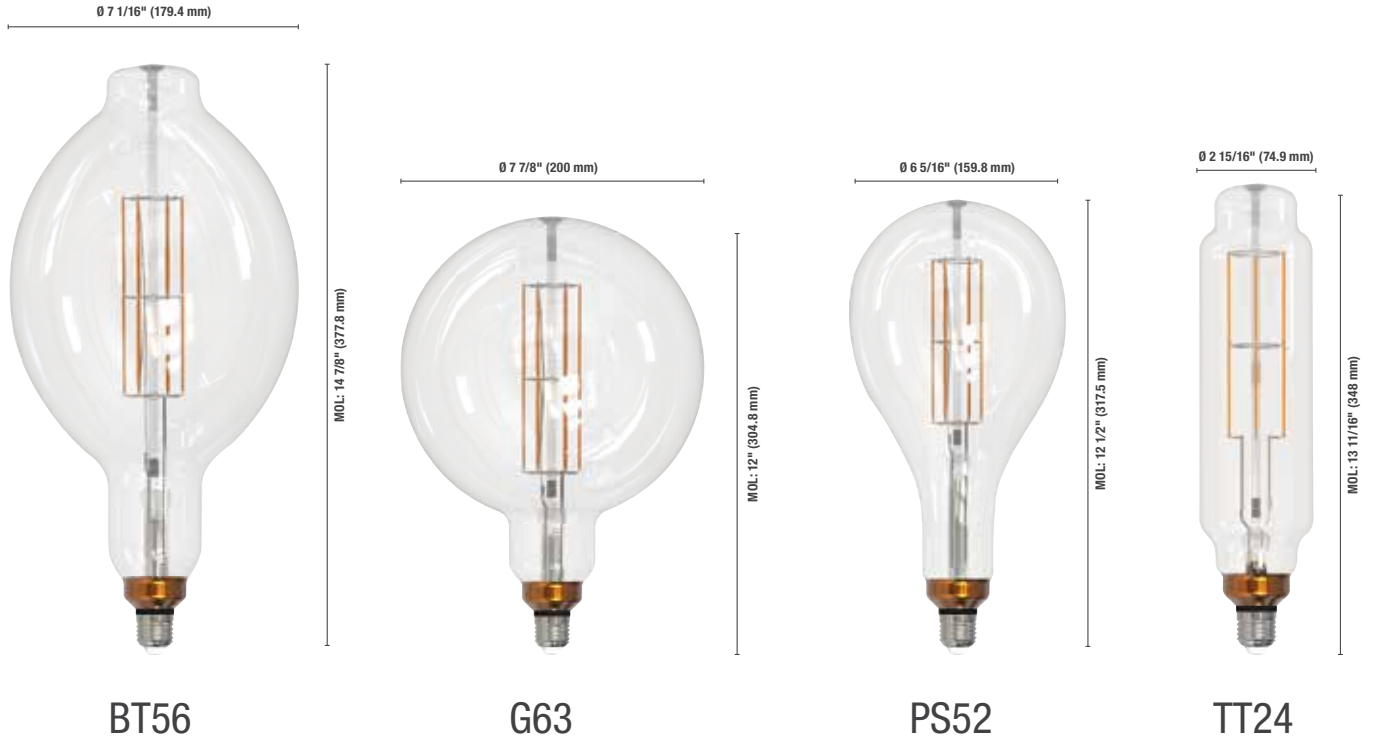

BT56

G63

PS52

TT24

Order code	Description	Filament type	Watts (W)	Base	Volts (VAC)	Color temp. (K)	CRI	Life L70 (hrs)	Lumen output (lm)	Traditional equivalent (W)	Case qty (master)
Large Filament											
BT56											
67321	BT56/8W/27K/V/FIL/STD	Vertical	8	E26	120	2 700	80	15 000	900	60	4
G63											
67320	G63/8W/27K/V/FIL/STD	Vertical	8	E26	120	2 700	80	15 000	900	60	4
PS52											
67322	PS52/8W/27K/V/FIL/STD	Vertical	8	E26	120	2 700	80	15 000	900	60	4
TT24											
67323	TT24/8W/27K/V/FIL/STD	Vertical	8	E26	120	2 700	80	15 000	900	60	4

Lumen values are derived from photometric testing
For a complete list of compatible dimmers, please visit www.standardpro.com