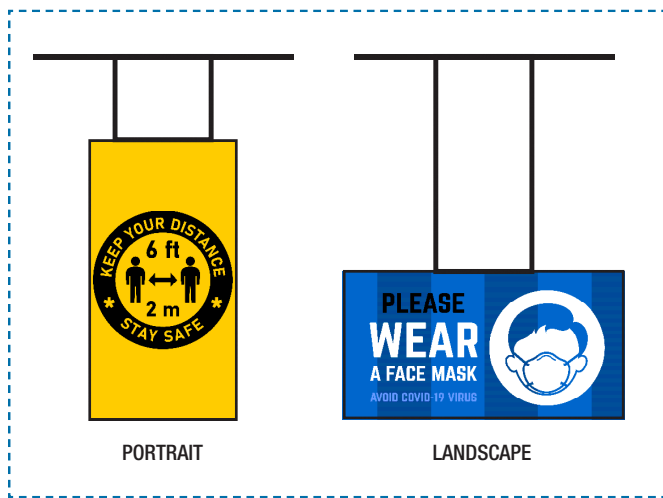

SUSPENDED MOUNTING (ADJUSTABLE HEIGHT)

SURFACE MOUNTING

Contact factory for more information

www.standardpro.com