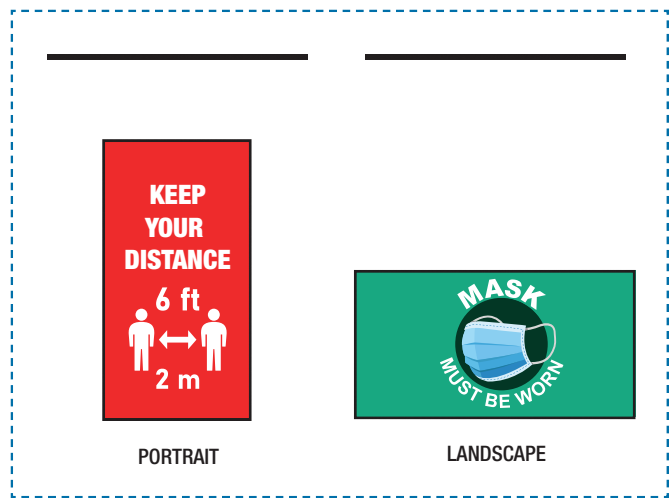

SUSPENDED MOUNTING (ADJUSTABLE HEIGHT)

SURFACE MOUNTING

Contact factory for more information

www.standardpro.com