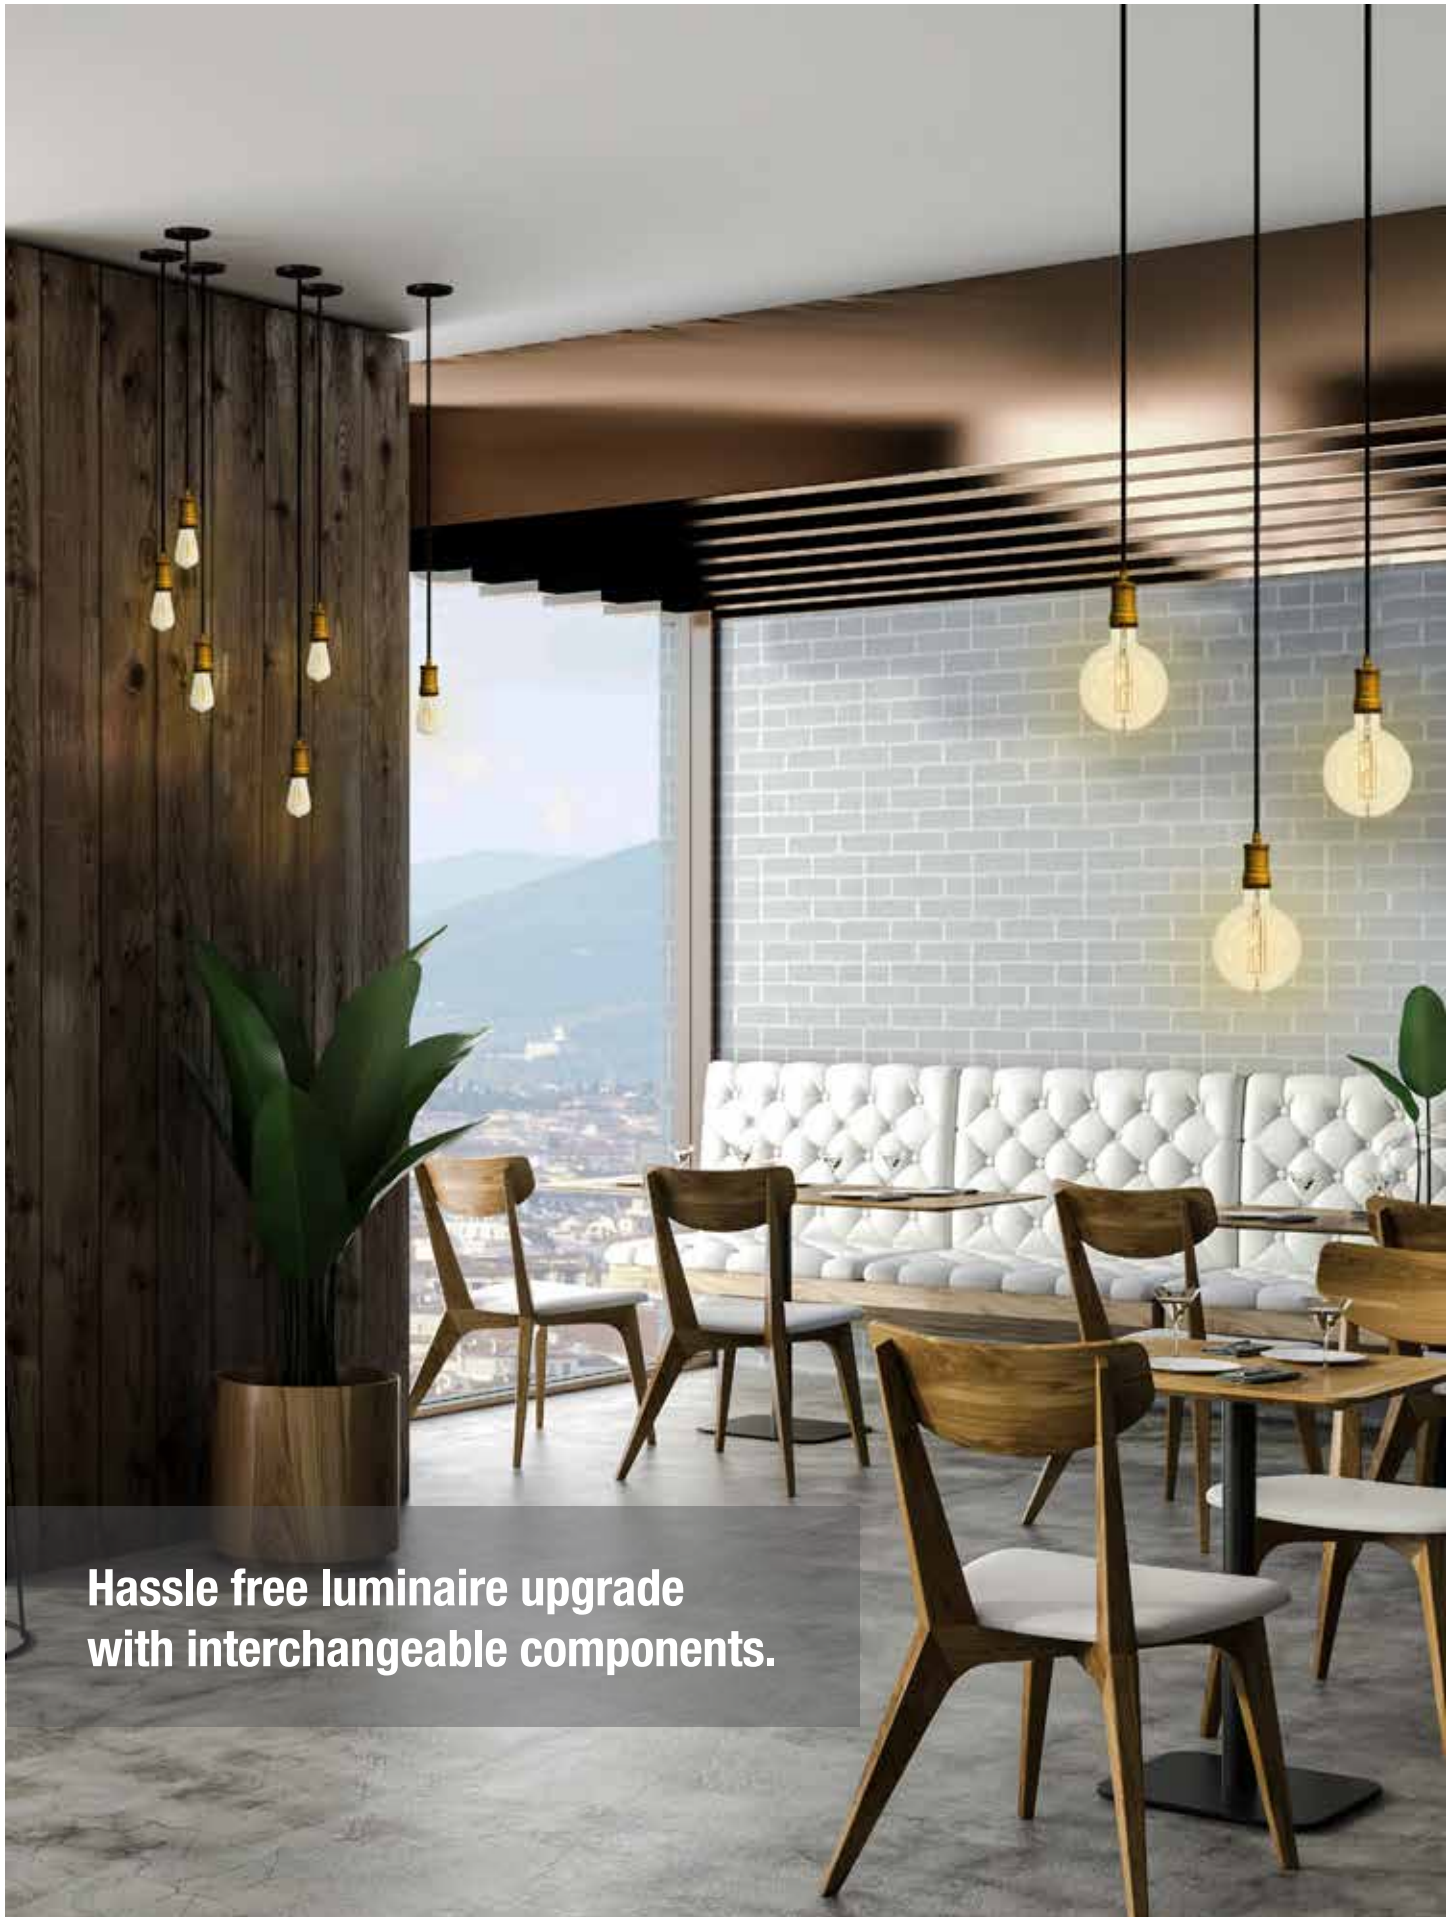

67317

ST19/5W/27K/DH/FIL/STD

67318

ST19/5W/27K/CH/DH/FIL/STD

67750

ST19/S3/4.5W/27K/O/FIL/STD

**Hassle free luminaire upgrade
with interchangeable components.**

Decorative Pendants