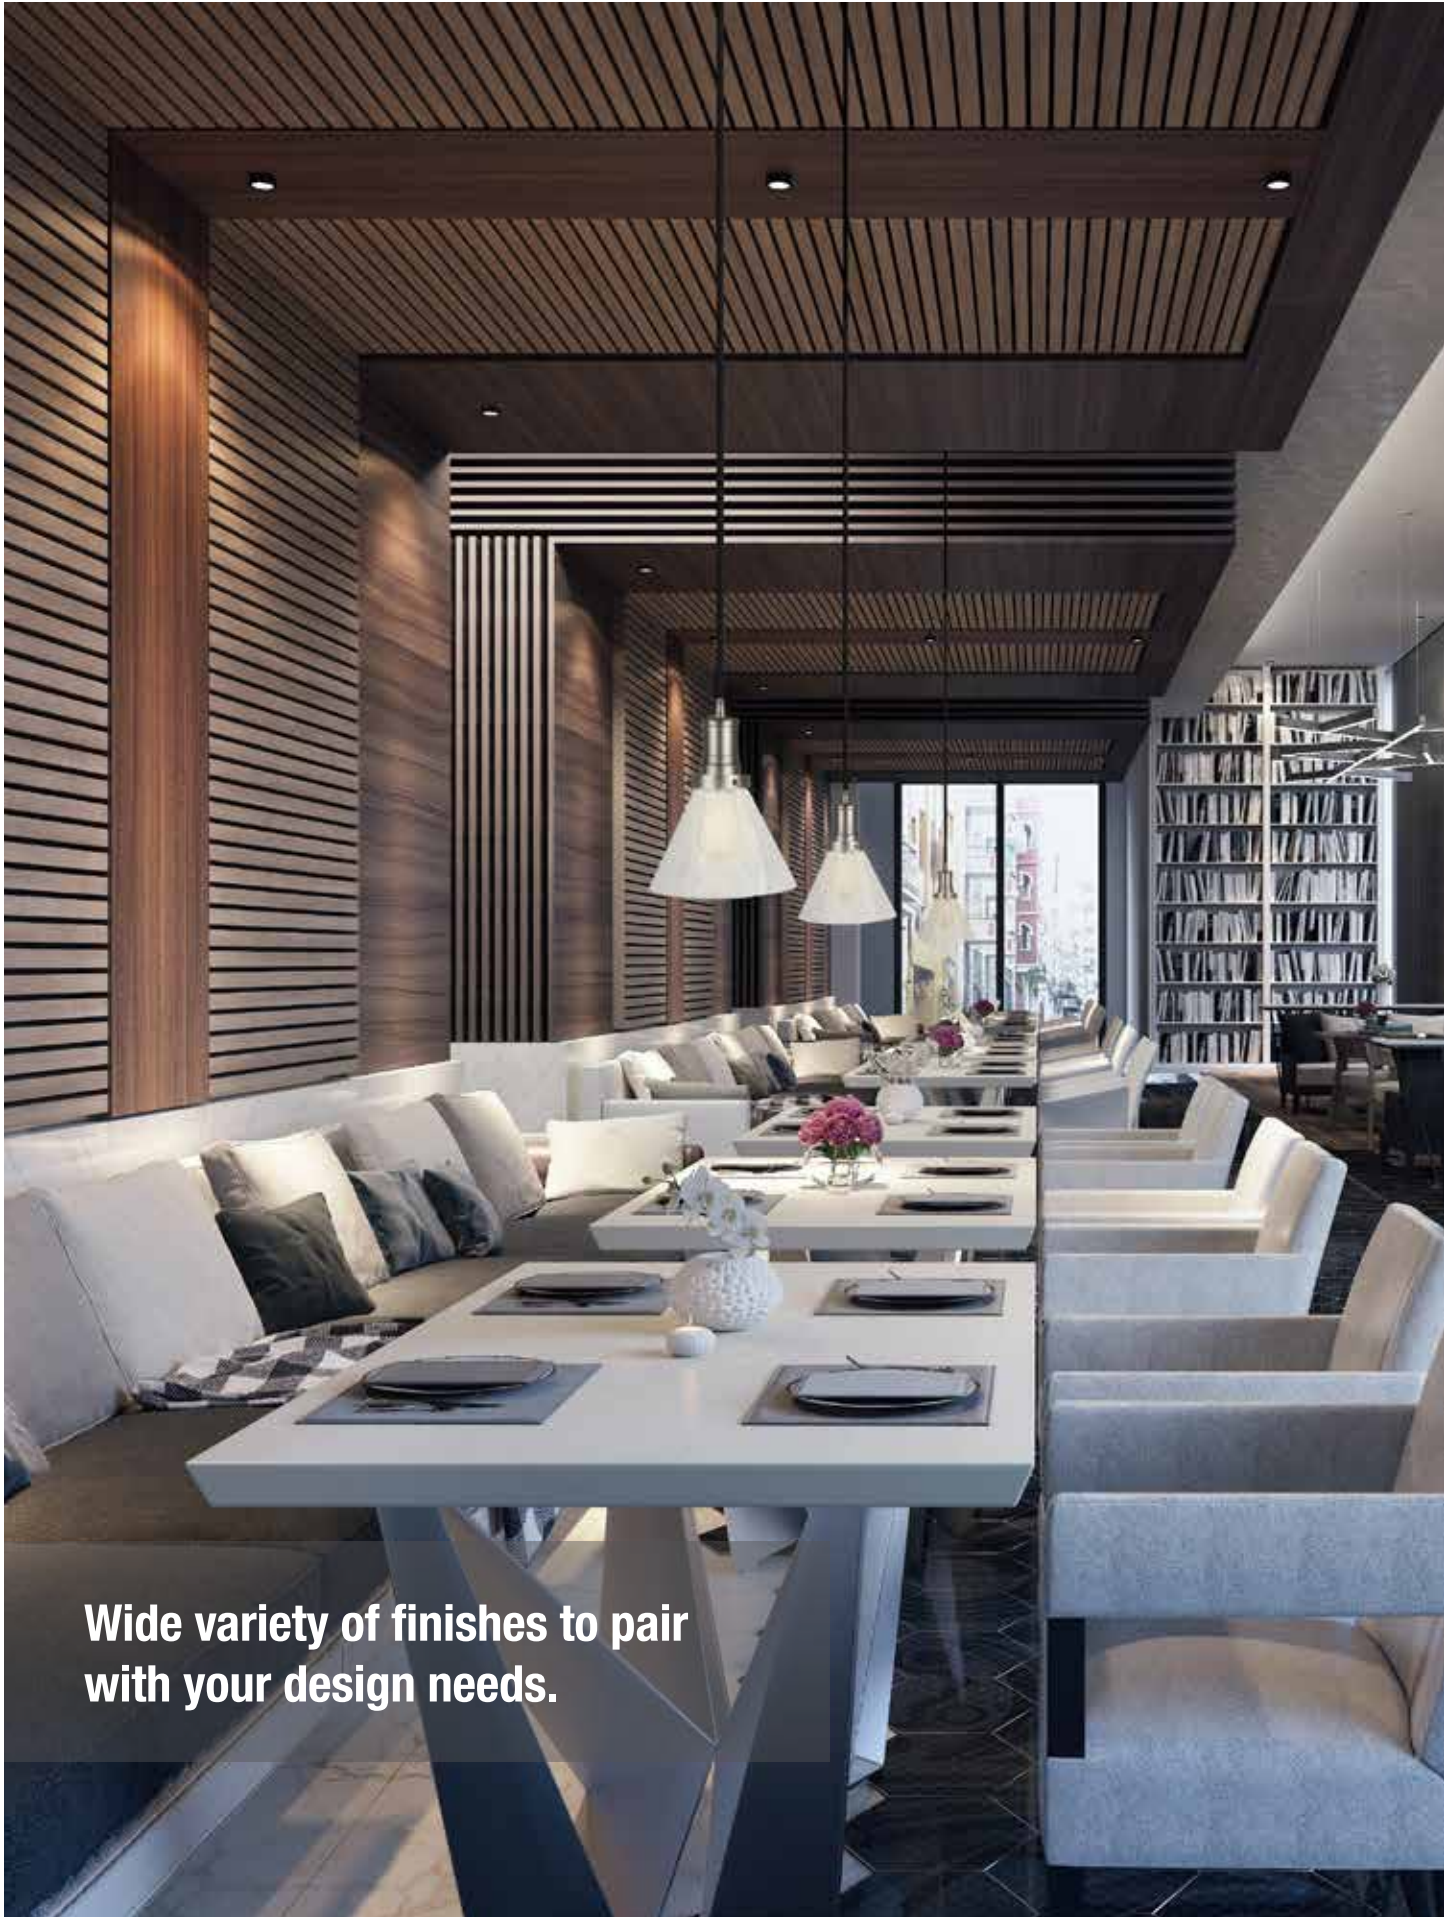

**Wide variety of finishes to pair
with your design needs.**