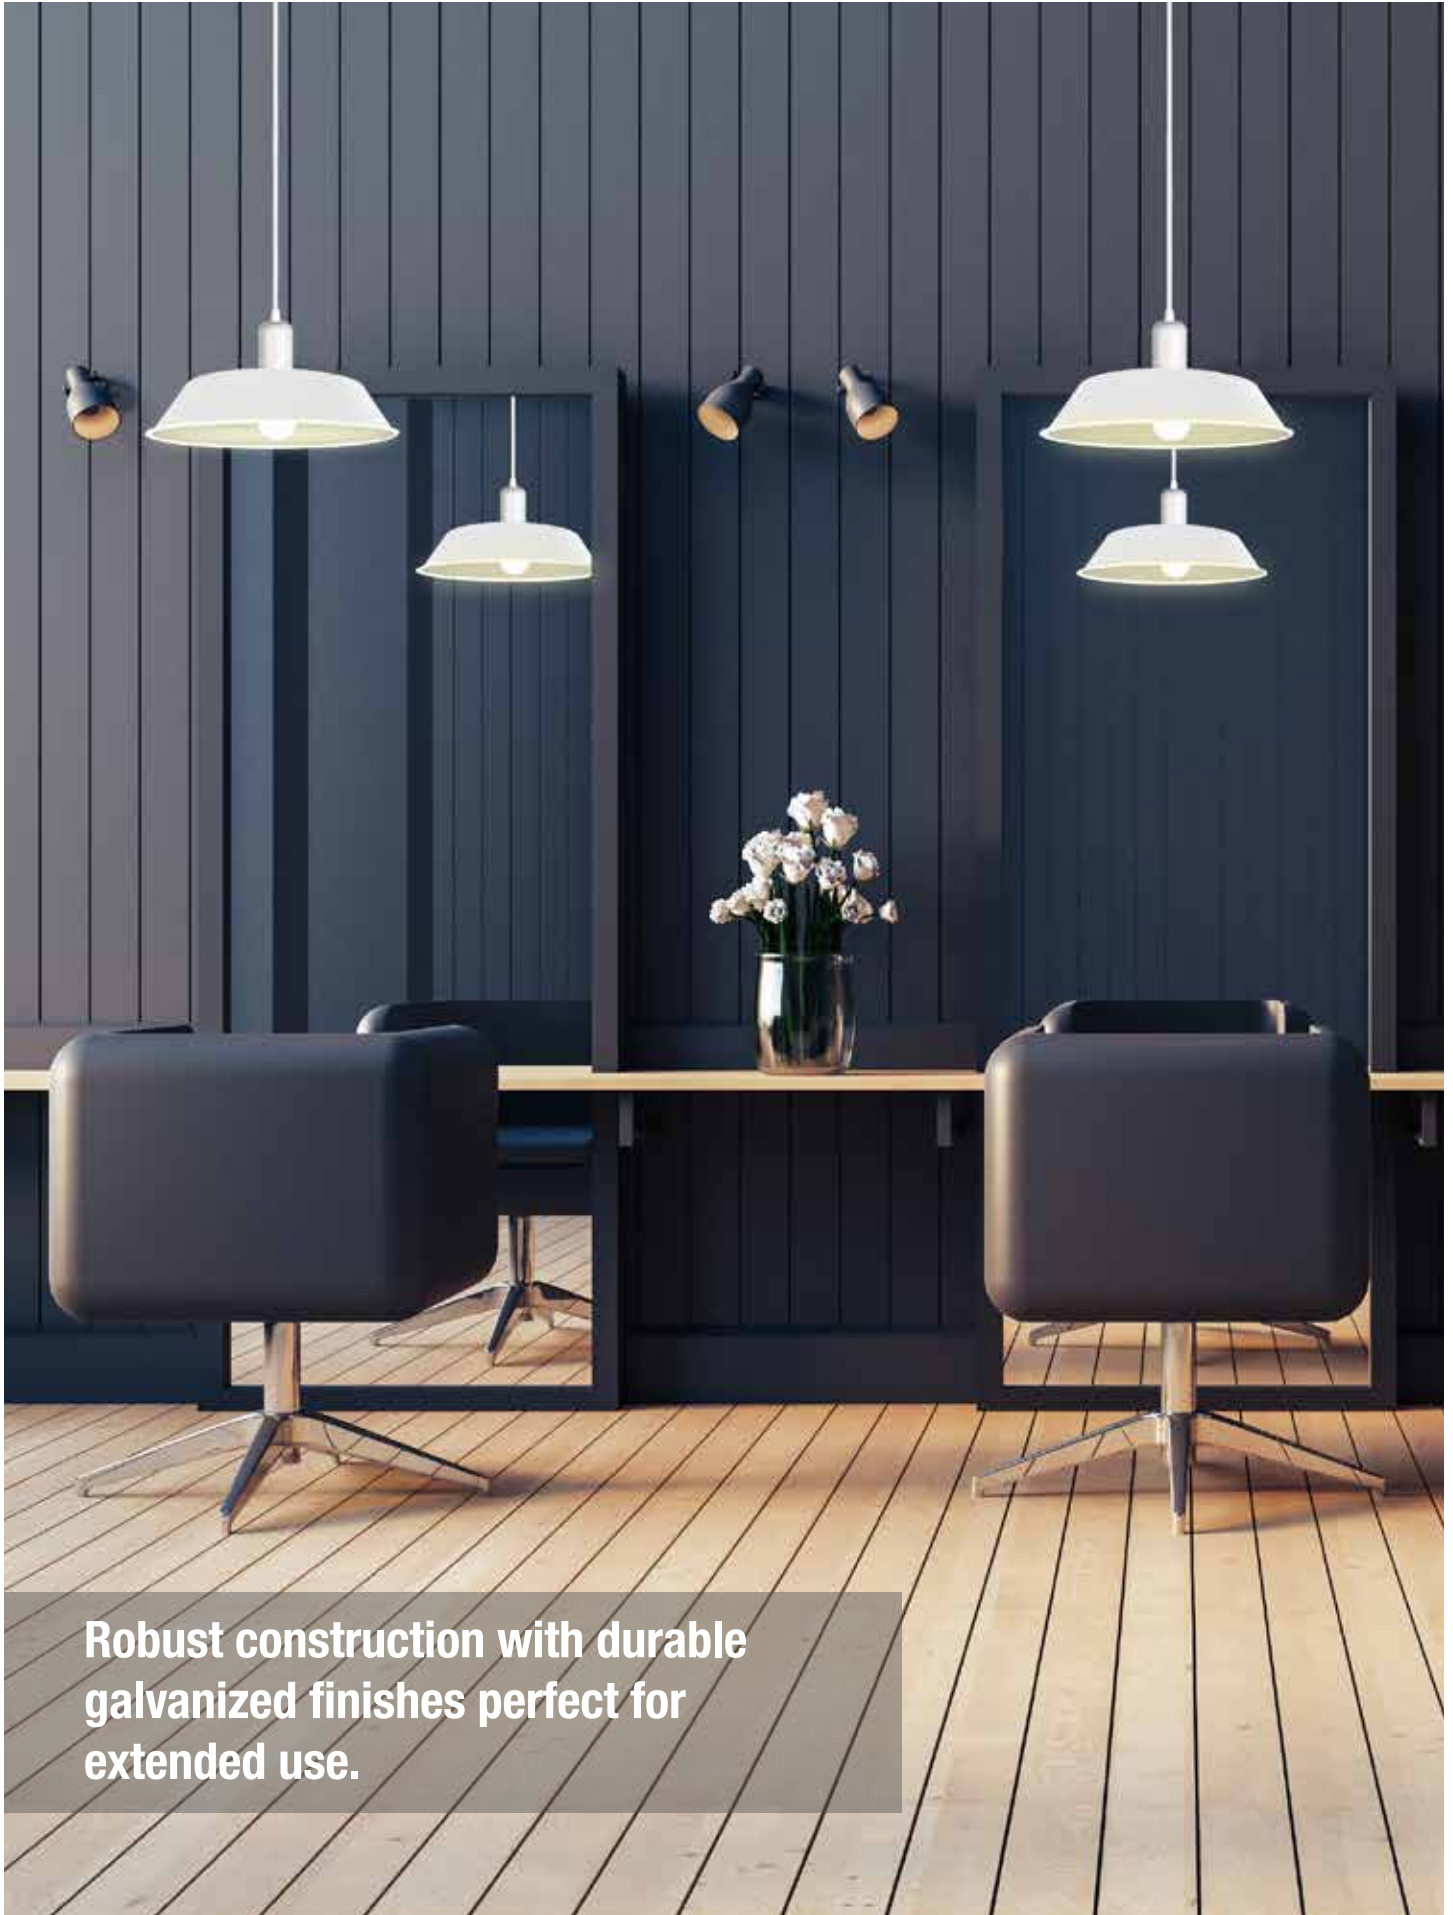

Robust construction with durable galvanized finishes perfect for extended use.