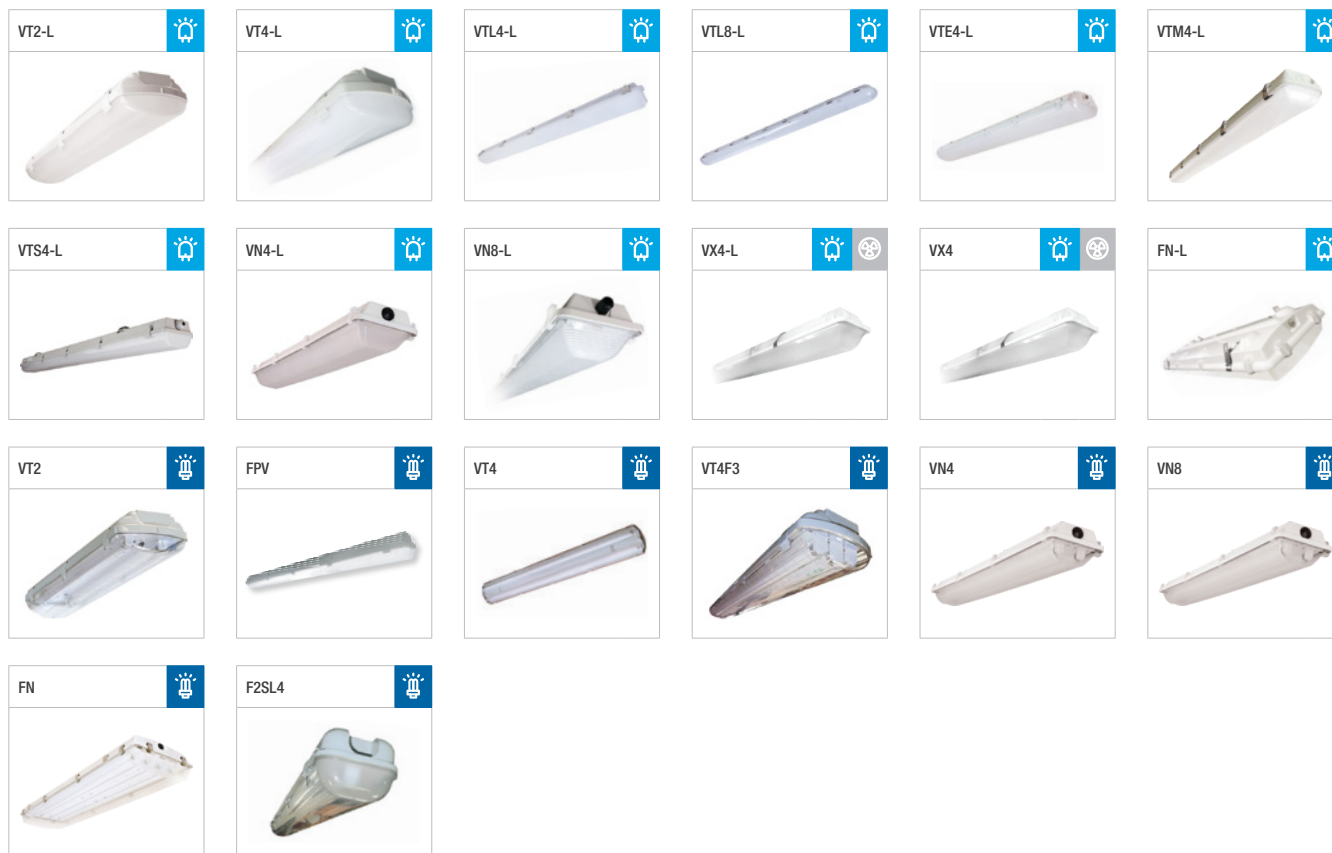

VAPOR TIGHT
ÉTANCHES À LA VAPEUR