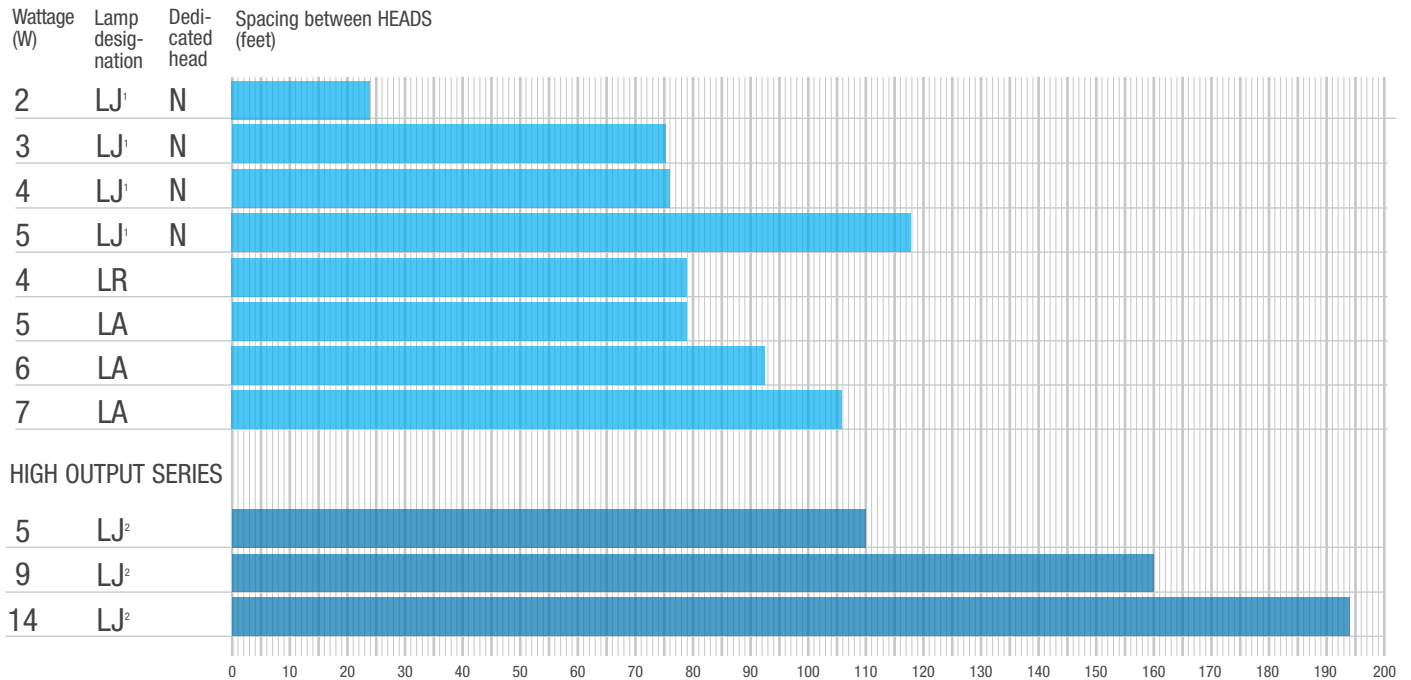

### 8FT MOUNTING HEIGHT

<sup>1</sup> Lamps are only available with the N head  
<sup>2</sup> Lamps are only available with the ? head

**10FT MOUNTING HEIGHT**

**15FT MOUNTING HEIGHT**

<sup>1</sup> Lamps are only available with the N head