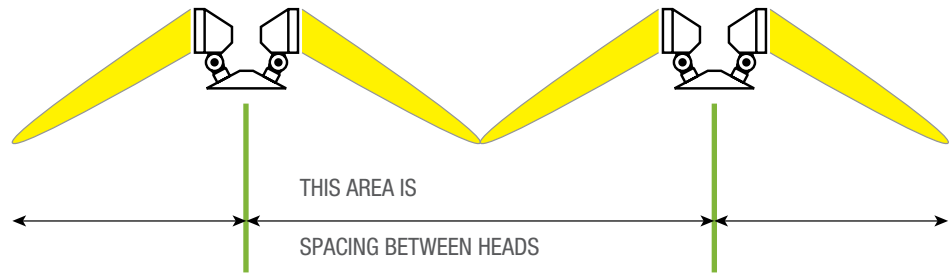

## DESIGN SPACING GUIDELINES

Stanpro offers a large variety of remote heads lamps to suit every emergency lighting application.