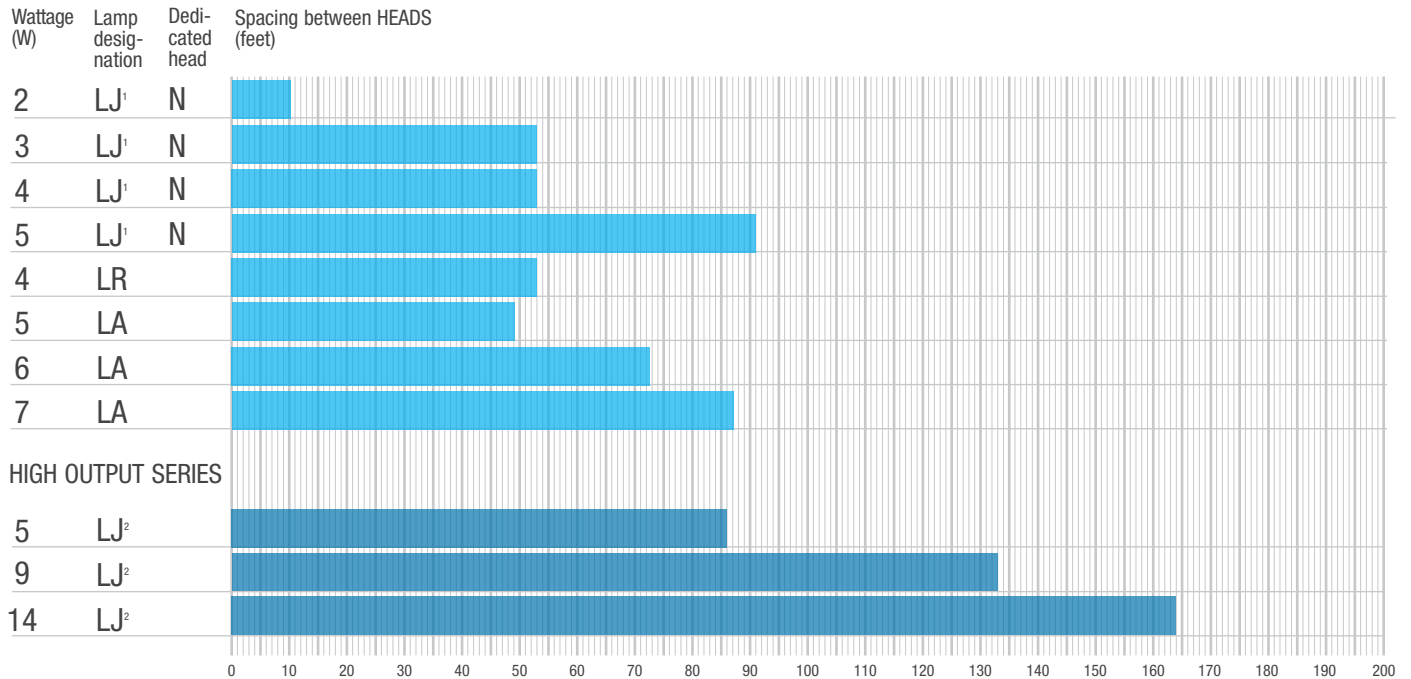

20FT MOUNTING HEIGHT

¹ Lamps are only available with the N head
² Lamps are only available with the ? head