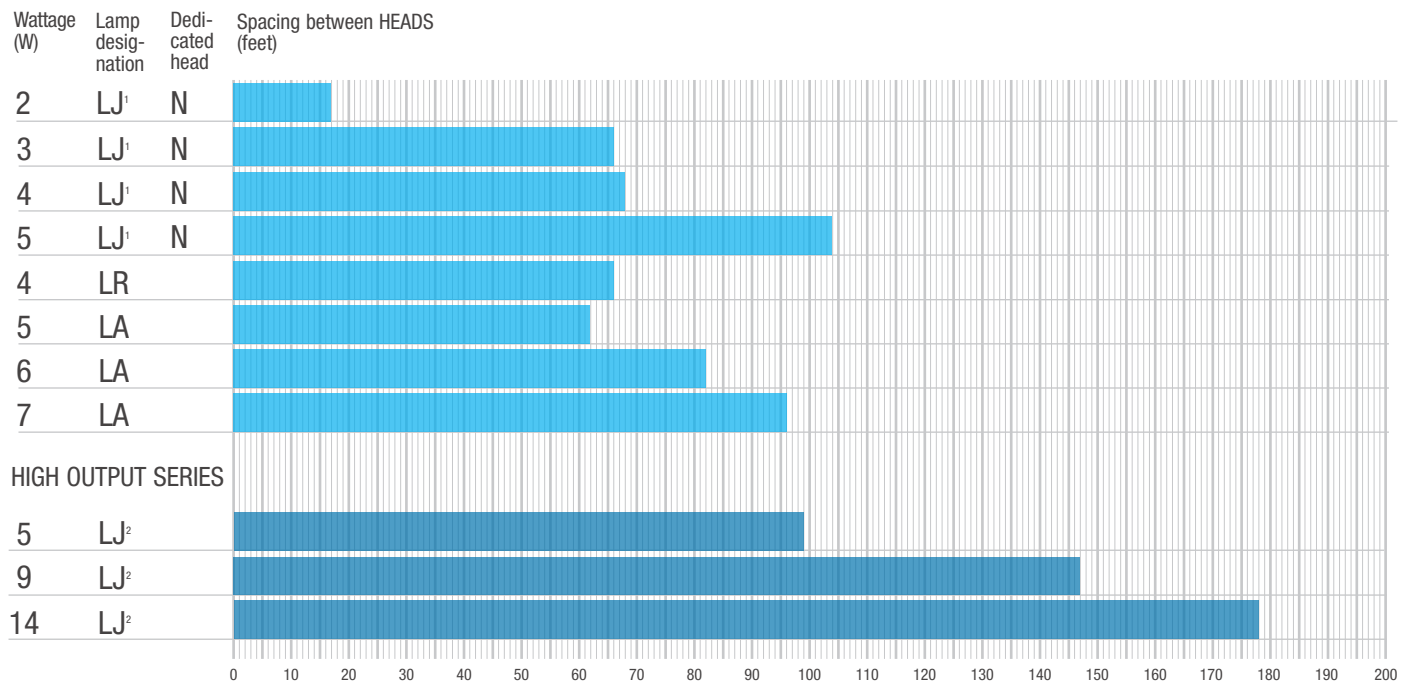

### 8FT MOUNTING HEIGHT

<sup>1</sup> Lamps are only available with the N head  
<sup>2</sup> Lamps are only available with the ? head

**10FT MOUNTING HEIGHT**

**15FT MOUNTING HEIGHT**

<sup>1</sup> Lamps are only available with the N head