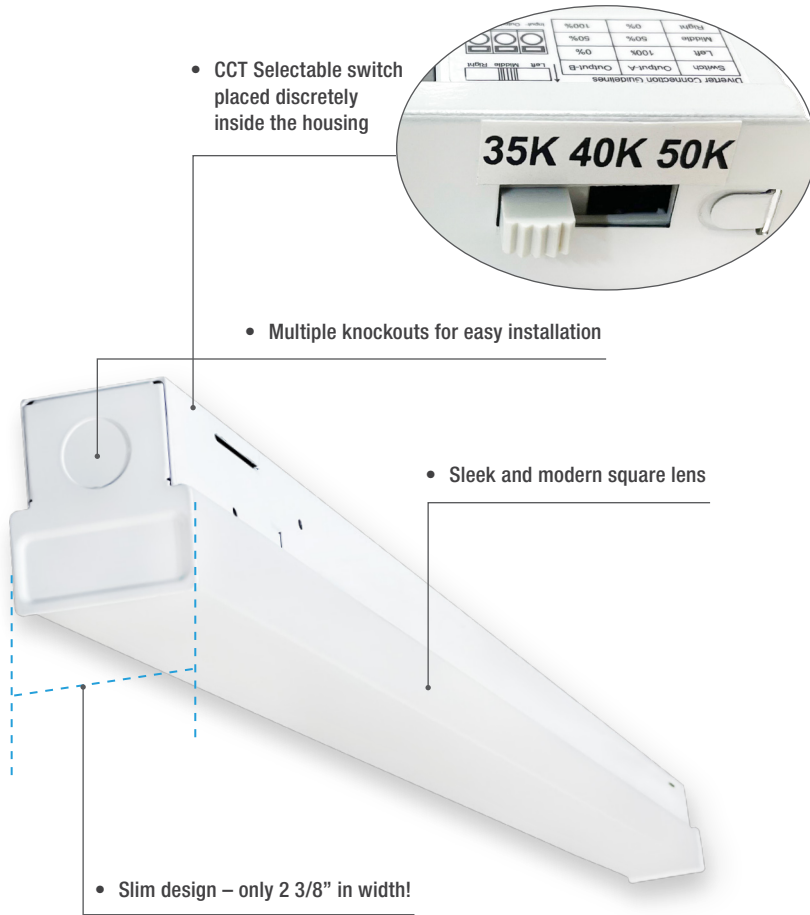

## L2SSQ LED Slim Strip

The L2SSQ series showcases a slim profile, allowing for installation in tight and restrictive spaces.

Benefit from high-performance light output without sacrificing smooth and uniform lighting. With its sleek and modern square lens design, the L2SSQ series is the ideal choice for commercial, industrial, and retail applications.

### ■ Color Selectable

Versatile LED strip luminaires with the ability to adapt to the colour temperature (3 500/4 000/ 5 000 K) for a variety of projects and applications. A single SKU can now replace up to 6 individual luminaires - a distributor's best friend!

### ■ Square Lens Design

Whether surface, suspended or row mounted, the L2SSQ provides a modern aesthetic with its straight edge profile. The sleek form factor makes it an appealing choice that can be used across multiple applications.

## Aviation Cable Kit (Sold Separately)

For suspended applications, our aviation cable kit combines both style and function for a finished look. This all-in-one kit includes 10 feet of aviation cable, power cord, dimming wires, and a canopy for the junction box.