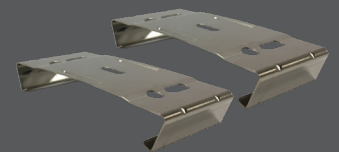

Mounting Brackets